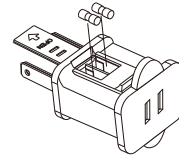

Carefully follow the instructions below to quickly and easily set up your new tree.

1. Before you start to assemble your tree, choose an appropriate location near a wall outlet.
2. Place the tree pot on a level surface.
3. Insert the tree body into the tree pot, and then insert the tree top into the trunk of the main body (as shown in **Fig. 1**).
4. Shape the branches. Shift branches to fill any gaps. Upsweep all branch tips for a uniform look. Your tree is now ready to decorate. Plug the cord into wall outlet.
5. When multiple products are connected together, do not exceed the lowest of the indicated maximum wattage on the cord tag near the connected product's receptacle.

Fig. 1

***Electrical rating for the tree
(For indoor and outdoor use)**
0.17A, 120V, 60Hz

Replace the fuse.

- Grasp plug and remove from the receptacle or other outlet device. Do not unplug by pulling on the cord.
- Open fuse cover. Slide fuse access cover on top of attachment plug toward blades.
- Remove fuse carefully.
- Risk of fire. Replace fuse with only a 3 Amp, 125 volt fuse (provided in the replacement bag).
- Close fuse cover. Slide the fuse access cover on top of attachment away from blades.

CAUTION: Risk of fire. Do not replace attachment plug.

Do not remove the safety device (fuse). Discard product if the attachment plug is damaged.

STORAGE INSTRUCTIONS

1. Unplug light string from the wall outlet and remove all ornaments and decorations.
2. Gently lift off the tree body from the tree pot.
3. Carefully place the tree in its box and tape it shut. **DO NOT STORE TREE IN A DAMP AREA OR IN AN AREA WHERE THE TEMPERATURE EXCEEDS 100 °F (38 °C).**