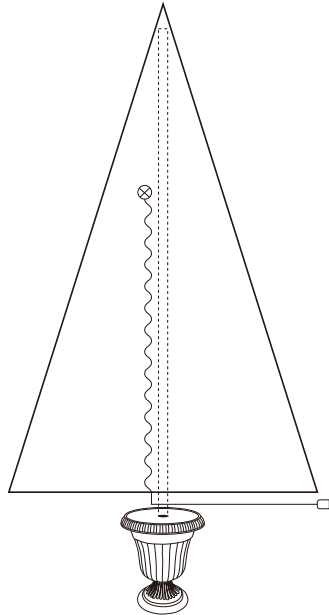

30" (76.2 CM) VIENNA TOPIARY POTTED TREE

model no. 151-7104-2 | Toll-free number: 1-866-827-4985

IMPORTANT: Please read this manual carefully before assembly and save it for reference

TREE ASSEMBLY INSTRUCTIONS

Carefully follow the instructions below to quickly and easily set up your new tree.

1. Before you start to assemble your tree, choose an appropriate location near a wall outlet.
2. Place the tree pot on a level surface.
3. Insert the tree body into the tree pot, and then insert the tree top into the trunk of the main body (as shown in **Fig. 1**).
4. Shape the branches. Shift branches to fill any gaps. Upsweep all branch tips for a uniform look. Your tree is now ready to decorate. Plug the cord into wall outlet.
5. When multiple products are connected together, do not exceed the lowest of the indicated maximum wattage on the cord tag near the connected product's receptacle.

Fig. 1

***Electrical rating for the tree
(For indoor and outdoor use)**
0.17A, 120V, 60Hz

Replace the fuse.

- Grasp plug and remove from the receptacle or other outlet device. Do not unplug by pulling on the cord.
- Open fuse cover. Slide fuse access cover on top of attachment plug toward blades.
- Remove fuse carefully.
- Risk of fire. Replace fuse with only a 3 Amp, 125 volt fuse (provided in the replacement bag).
- Close fuse cover. Slide the fuse access cover on top of attachment away from blades.